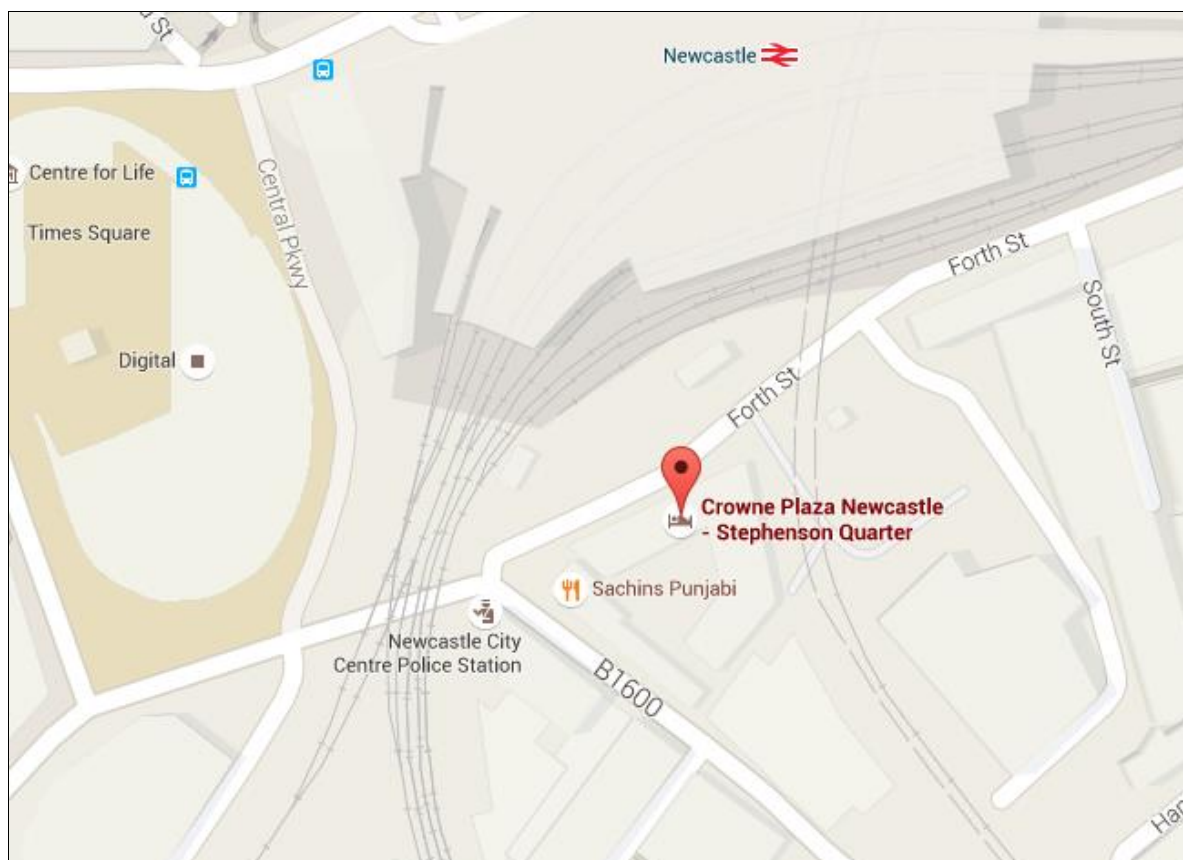

### **By Car from the South:**

Follow A1(M) and A1 to A184  
Take the A184 exit from A1  
Continue on the A184  
Take A189 to Forth St

### **By Car from the North:**

Head east on Scotswood Road A695  
At the Roundabout take the third exit on to Plummer Street A695  
Continue straight onto Forth Banks B1600  
Turn left onto Forth Street

### **By Rail:** 0.3 miles

Head East on Neville Street towards Orchard Street  
Turn Right onto Orchard Street  
Turn right onto Forth Street

### **Parking:** Stephenson Quarter multi-storey car park is located on Forth Banks, NE1 3SG (use NE1 3PF for satellite navigation systems)

24 hours at £12.00  
Up to 12 hours at £6.00